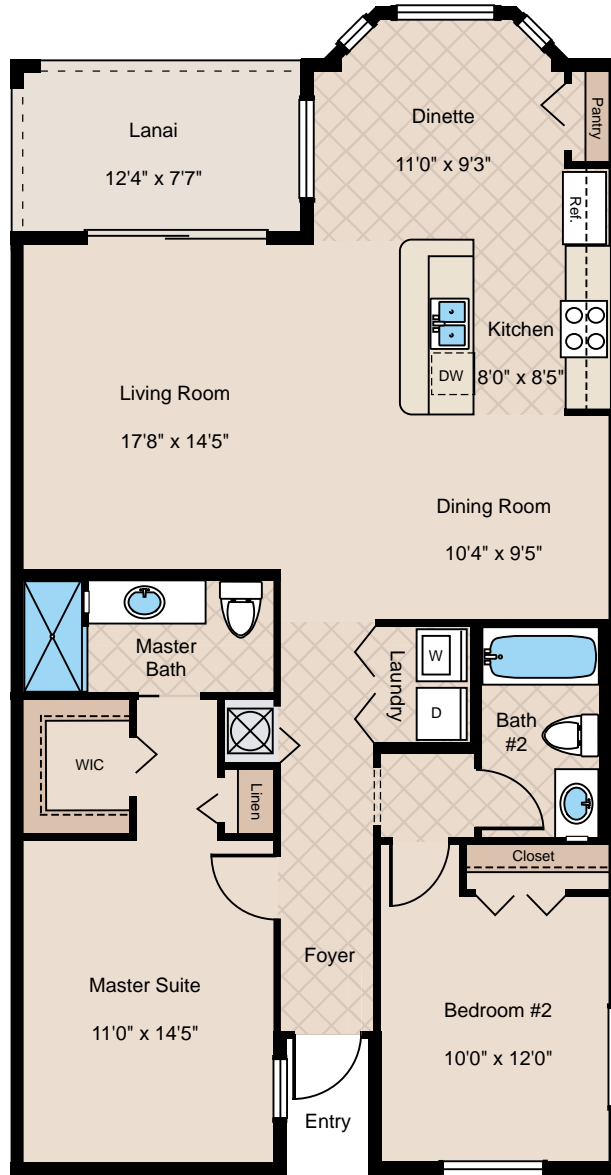

# The Bellini

2 Bedrooms | 2 Baths | Dinette | 1,232 Sq. Ft.

---

Artist's Concept

Treviso Bay  
NAPLES

LENNAR

# The Bellini

2 Bedrooms | 2 Baths | Dinette | 1,232 Sq. Ft.

Artist's Concept

1,232	Sq. Ft.	A/C
104	Sq. Ft.	Lanai
25	Sq. Ft.	Entry
<hr/>		
1,361	Sq. Ft.	Total

Treviso Bay  
NAPLES

TrevisoBayNaplesFL.com

**LENNAR**

Plans and elevations are artist's renderings and may contain options, which are not standard on all models. Lennar reserves the right to make changes to these floor plans, specifications, dimensions and elevations without prior notice. Floorplan shown with optional extended tile. Stated dimensions and square footage are approximate and should not be used as representation of the home's precise or actual size. Any statement, verbal or written, regarding "under air" or "finished area" or any other description or modifier of the square footage size of any home is a shorthand description of the manner in which the square footage was estimated and should not be construed to indicate certainty. Copyright © 2011 Lennar Corporation Lennar and the Lennar logo are registered service marks of Lennar Corporation and/or its subsidiaries. 12/11