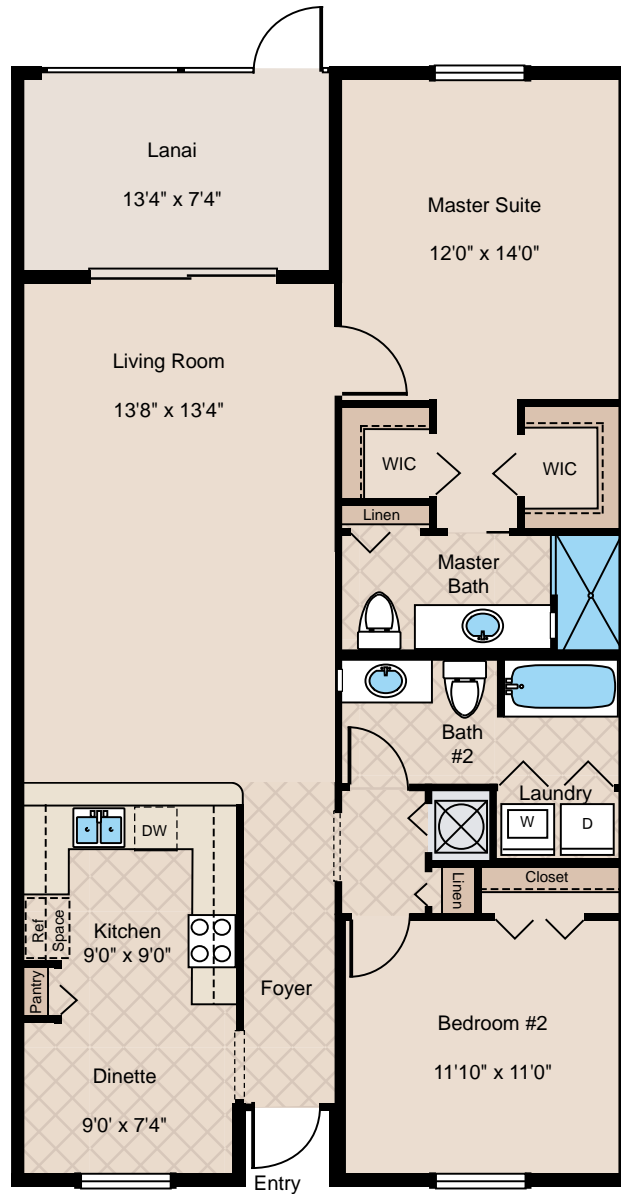

The Antonia

2 Bedrooms | 2 Baths | Dinette | 1,194 Sq. Ft.

Artist's Concept

Treviso Bay

NAPLES

LENNAR

The Antonia

2 Bedrooms | 2 Baths | Dinette | 1,194 Sq. Ft.

Artist's Concept

1,194 Sq. Ft.	A/C
112 Sq. Ft.	Lanai
12 Sq. Ft.	Entry
1,318 Sq. Ft.	Total

Treviso Bay
NAPLES

TrevisoBayNaplesFL.com

LENNAR®

Plans and elevations are artist's renderings and may contain options, which are not standard on all models. Lennar reserves the right to make changes to these floor plans, specifications, dimensions and elevations without prior notice. Floorplan shown with optional extended tile. Stated dimensions and square footage are approximate and should not be used as representation of the home's precise or actual size. Any statement, verbal or written, regarding "under air" or "finished area" or any other description or modifier of the square footage size of any home is a shorthand description of the manner in which the square footage was estimated and should not be construed to indicate certainty. Copyright © 2011 Lennar Corporation Lennar and the Lennar logo are registered service marks of Lennar Corporation and/or its subsidiaries. 12/11